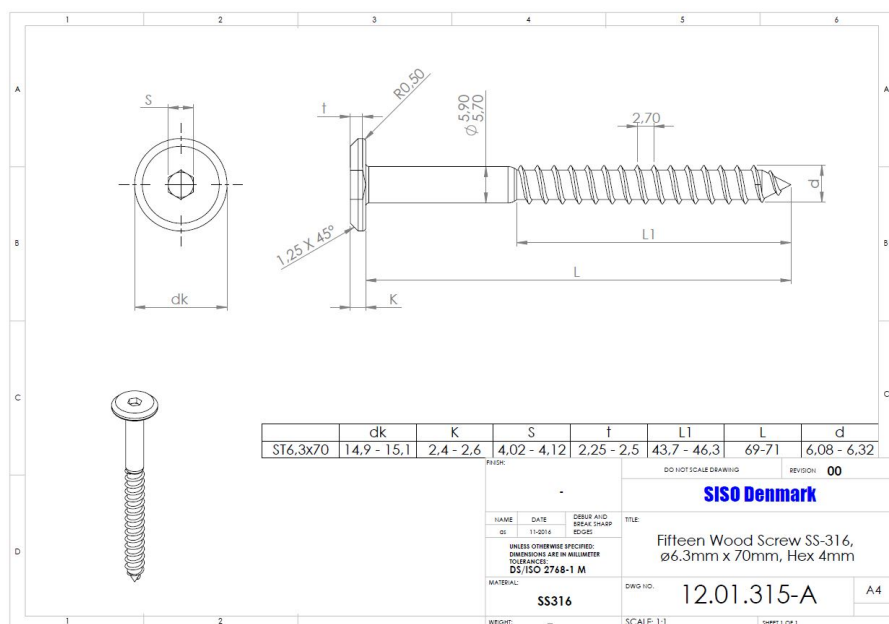

PRODUCT SHEET

Description:

Fifteen Wood Screw SS316, $\phi 6.3\text{mm}$ x 60mm, Hex 4mm

Item number:

12.01.310-0

Units	Box	Carton	HS Code	Barcode
Pcs.	200	1200	7318141090	
				5704866020121

SISO A/S

Mileparken 11
DK-2740 Skovlunde
Denmark
VAT: DK 24786013